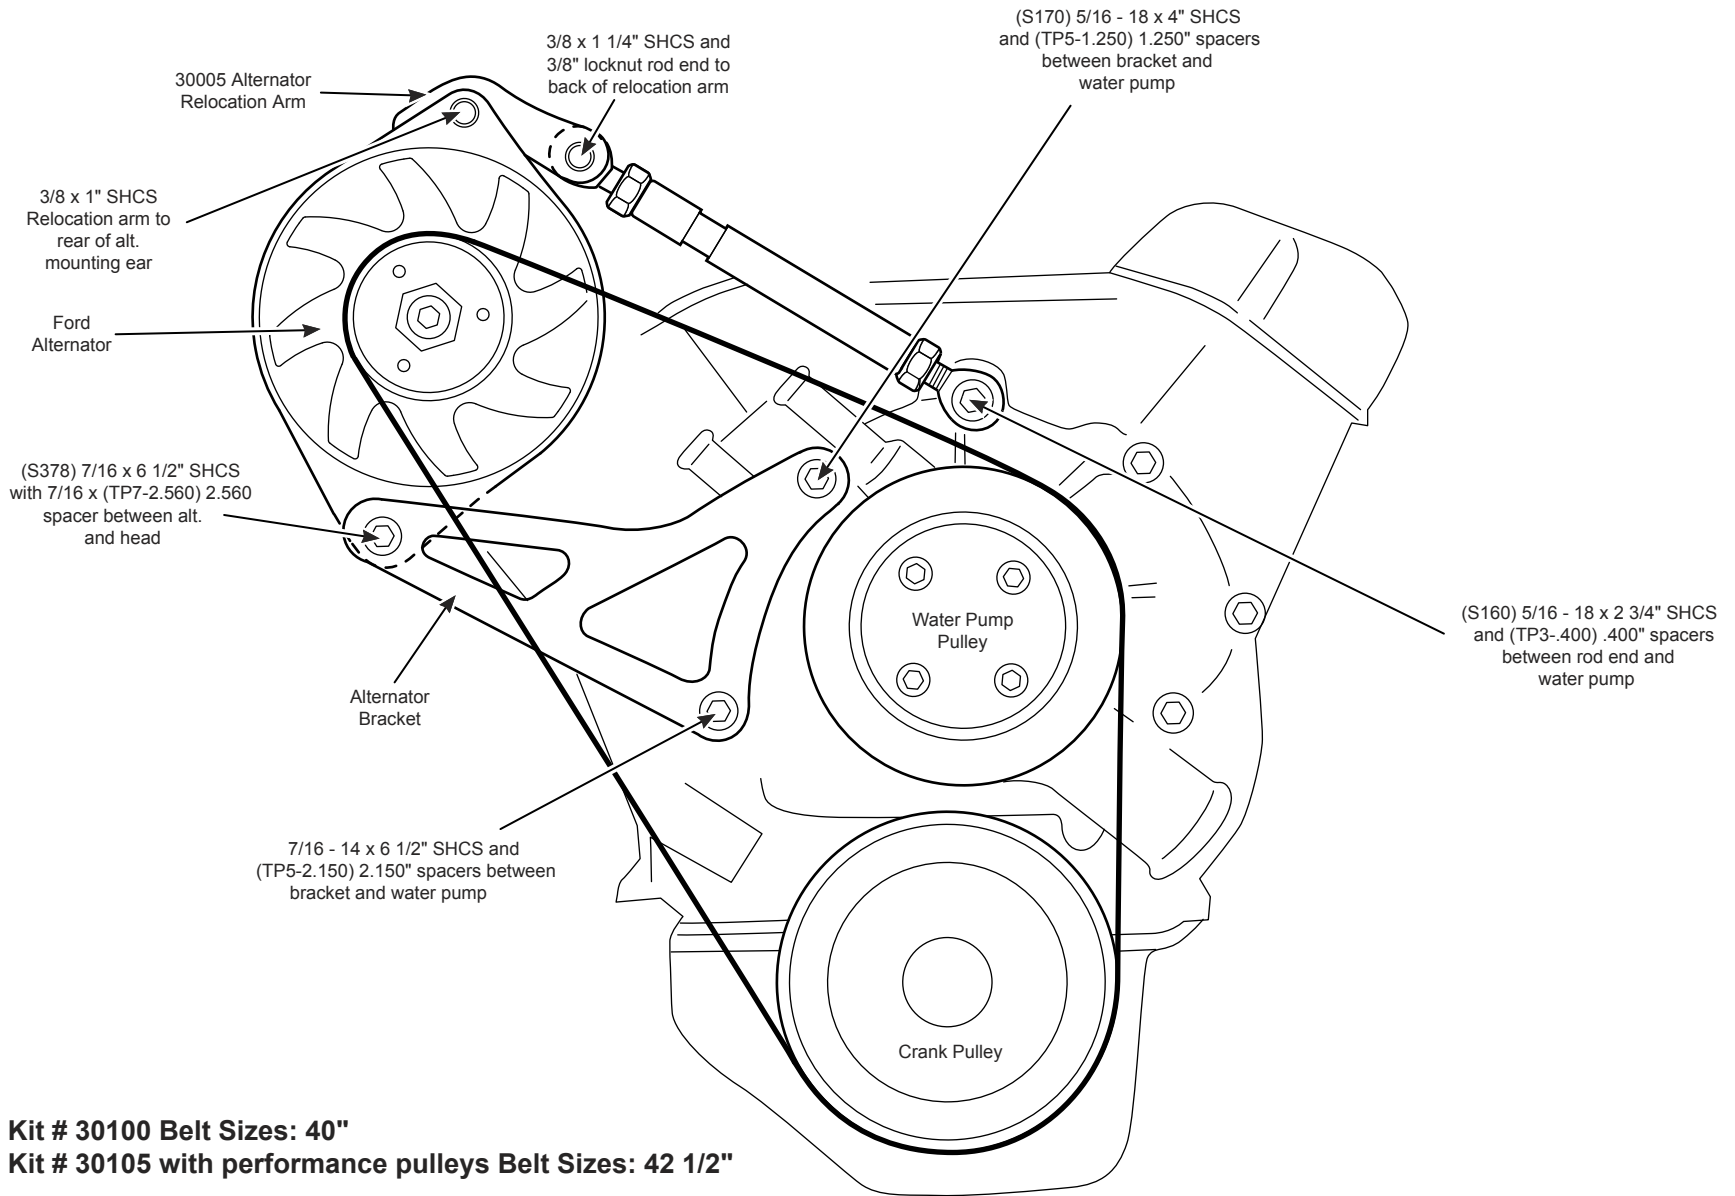

#30025, #30055, Ford 302, 351 Alternator Kit

Revised 6-25-07

Kit # 30100 Belt Sizes: 40"

Kit # 30105 with performance pulleys Belt Sizes: 42 1/2"

MARCH PERFORMANCE, INC. • 16160 PERFORMANCE WAY • NAPLES, FLORIDA 34110