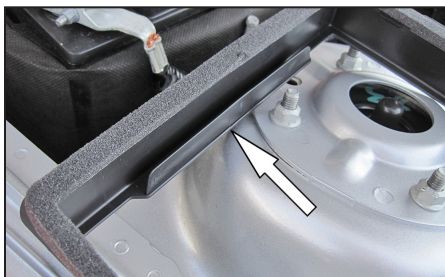

INSTALLATION INSTRUCTIONS

Part Number: VF2020

This filter fits: SEE CATALOG FOR CURRENT APPLICATIONS

* FREE K&N® decal To register your warranty, please see us online at knfilters.com/register. FREE K&N® decal *

K&N® Cabin Air Filters replace your vehicle's stock cabin filter with a reusable design that cleans and freshens incoming air. They are electrostatically charged to grab and hold dust particles. K&N® cabin air filters help control odors while they help capture most mold, mildew, fungus, spores, bacteria and germs. When they get dirty they can be cleaned and reused and best of all, they come with a 10 year/100,000 mile limited warranty.

When applicable, refer to owner's manual for manufactures installation/removal instructions. The following are helpful steps when replacing/servicing cabin air filter with K&N® cabin air filter.

1. Open hood and locate cowl cover on the passenger side of vehicle. Fig. 1
2. Locate the two screws and remove. Fig. 2
3. Once both screws and grommets are removed, lift cover up to gain access to cabin filter. Fig. 3 & 4
4. Press down on cabin filter tray and out to remove from cabin filter housing. Fig. 5
5. Remove dirty cabin filter from cabin filter tray. Once dirty cabin filter is removed clean any debris that might be present on the tray and in the housing. Fig. 6
6. Install K&N® Cabin Filter into cabin filter tray.
  (NOTE: Feature on cabin filter tray and K&N Cabin Filter. Filter will only fit one direction) Fig. 7 & 8
7. Reverse steps 1-5 to complete cabin filter installation. With the cabin filter installed, clean an area on the housing and apply the K&N® Stop Decal. The decal will help notify others that this is a re-usable cabin filter.

Fig.7