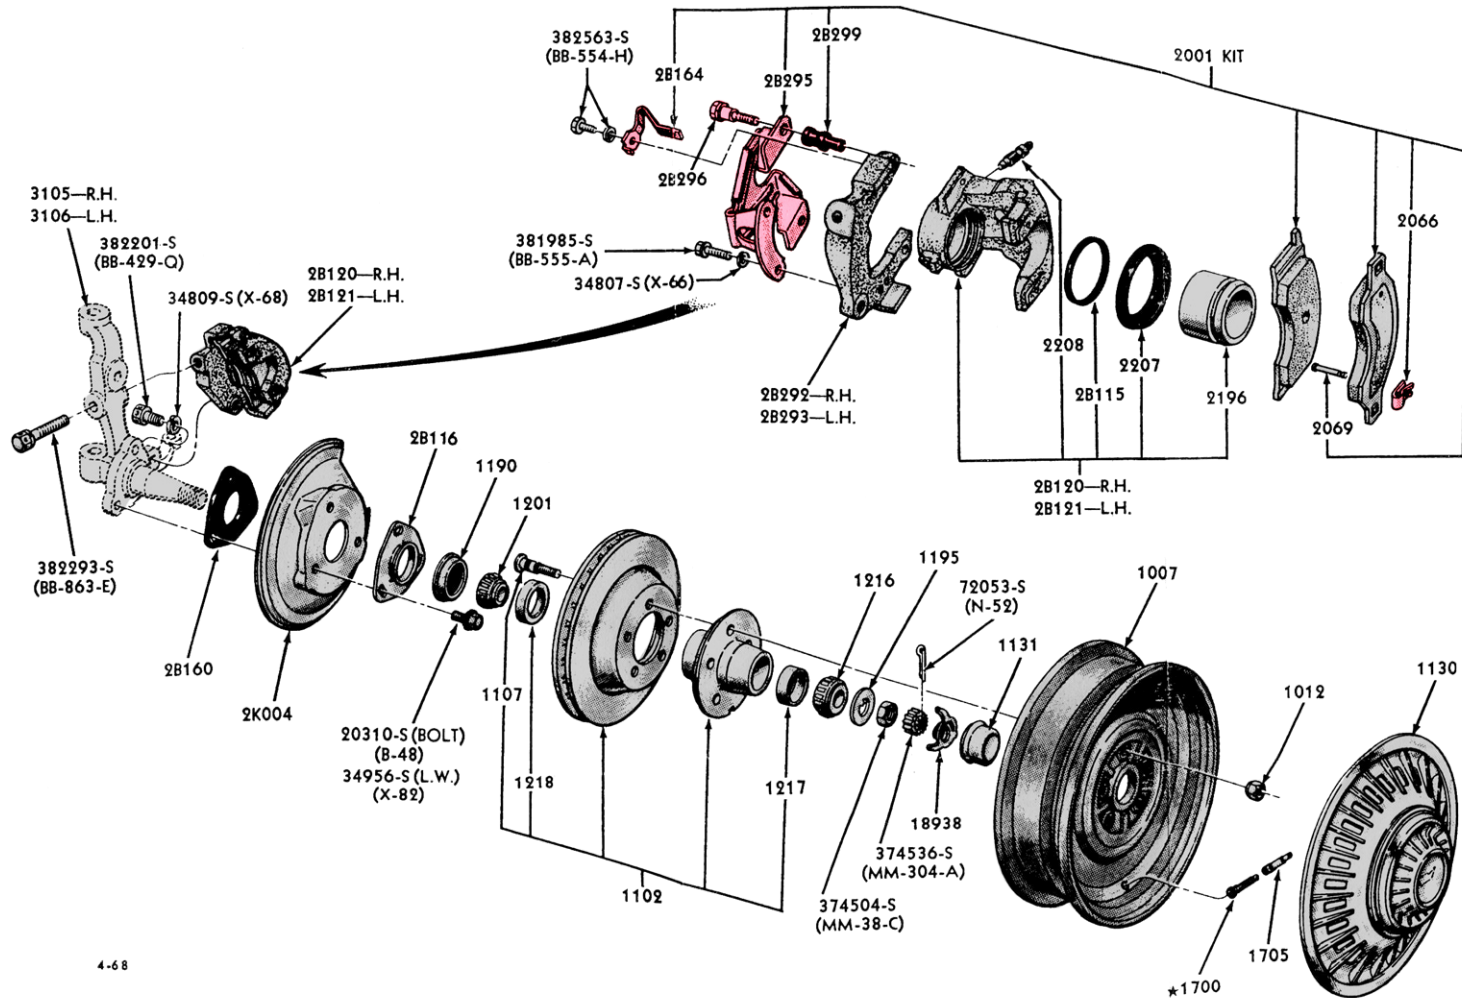

1968 FRONT DISC BRAKE & RELATED PARTS (FALCON & MUSTANG)

4-68

P-6218

1968 FRONT DISC BRAKE & RELATED PARTS (FALCON & MUSTANG)