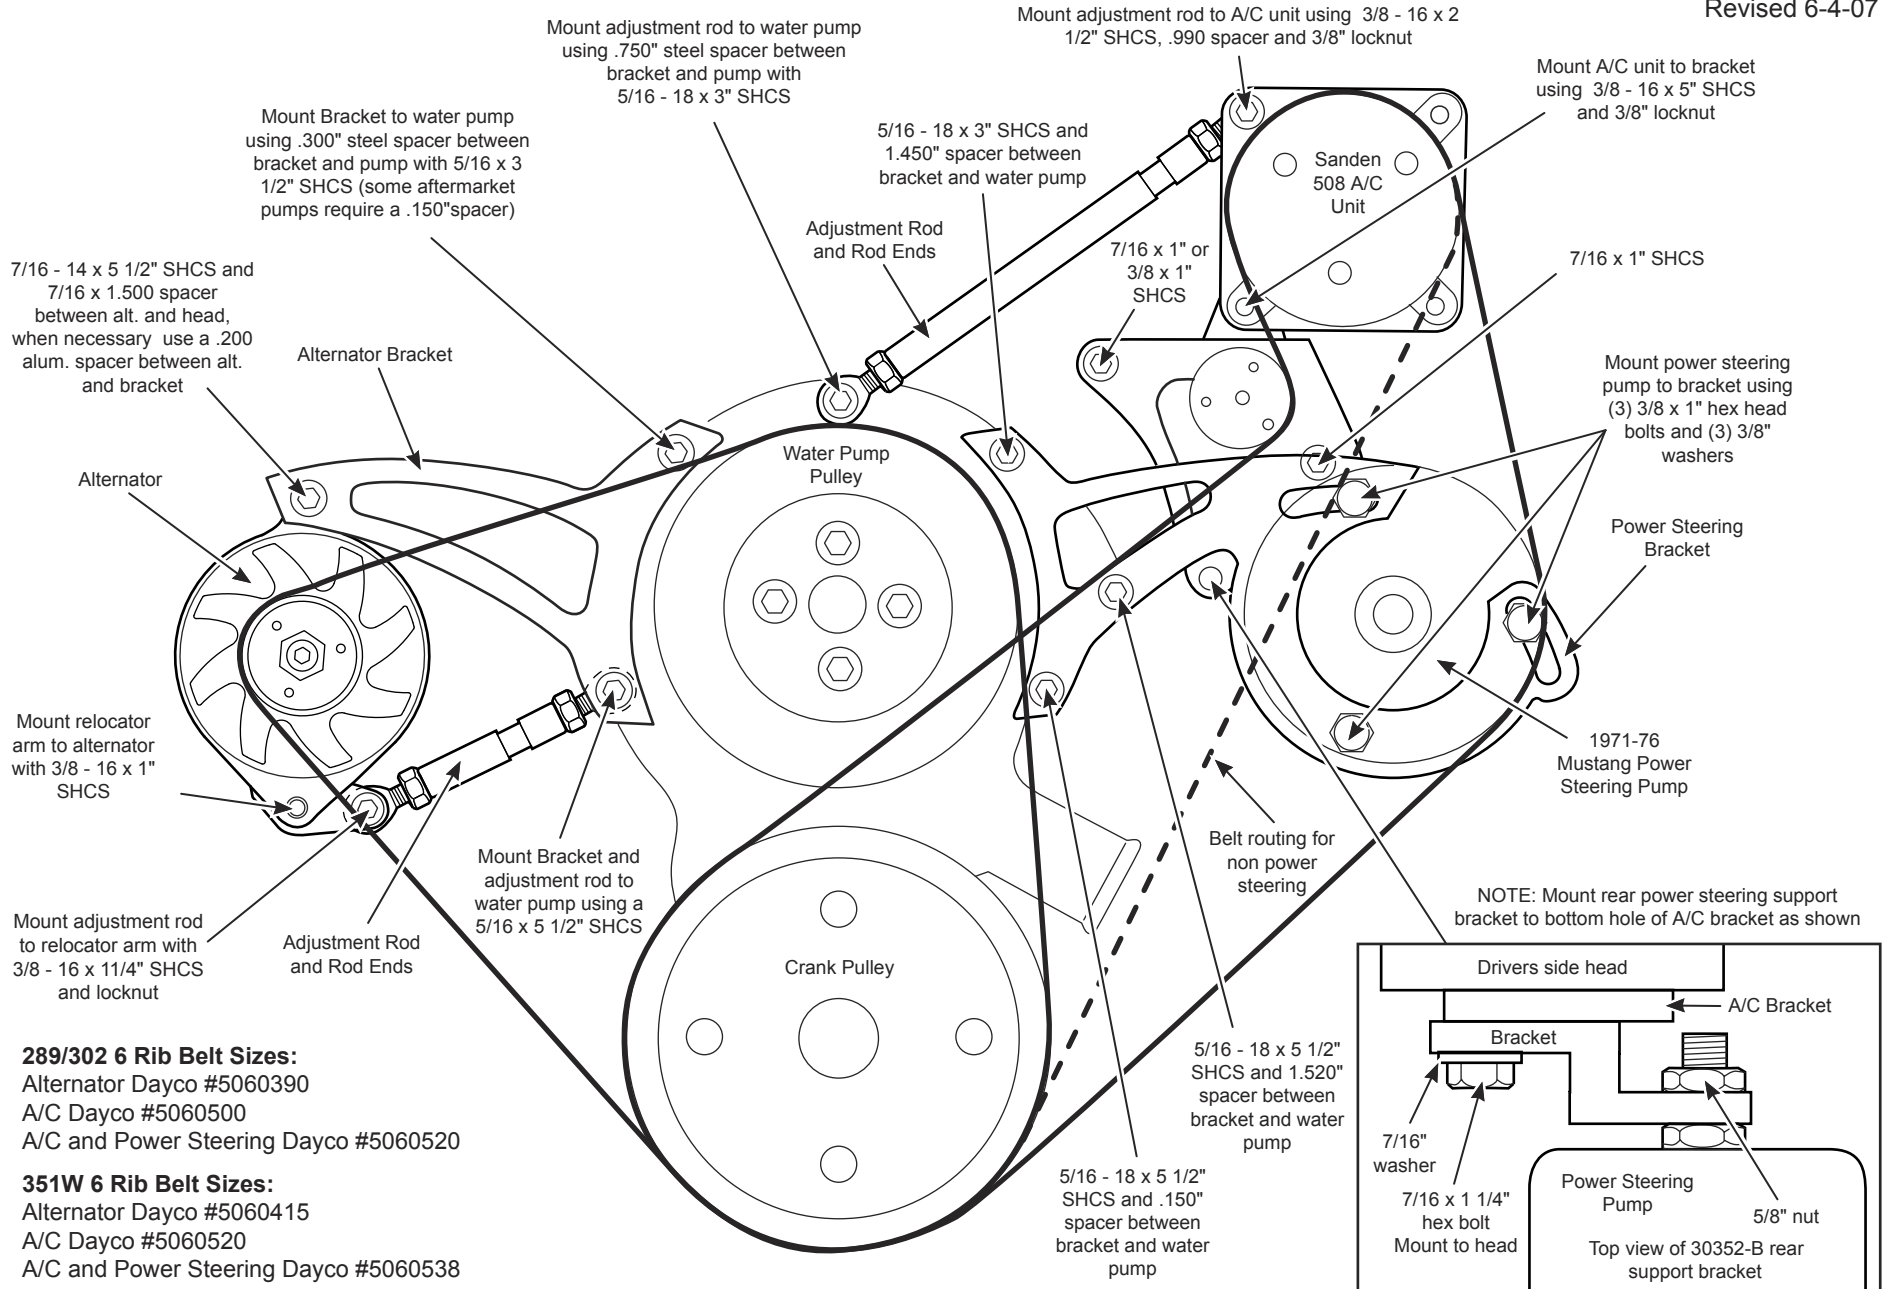

#30181 #30186 #30381 #30386 Ford 289, 302 & 351W Alternator, A/C with Optional Power Steering Bracket Kit

Revised 6-4-07

289/302 6 Rib Belt Sizes:
 Alternator Dayco #5060390
 A/C Dayco #5060500
 A/C and Power Steering Dayco #5060520

351W 6 Rib Belt Sizes:
 Alternator Dayco #5060415
 A/C Dayco #5060520
 A/C and Power Steering Dayco #5060538