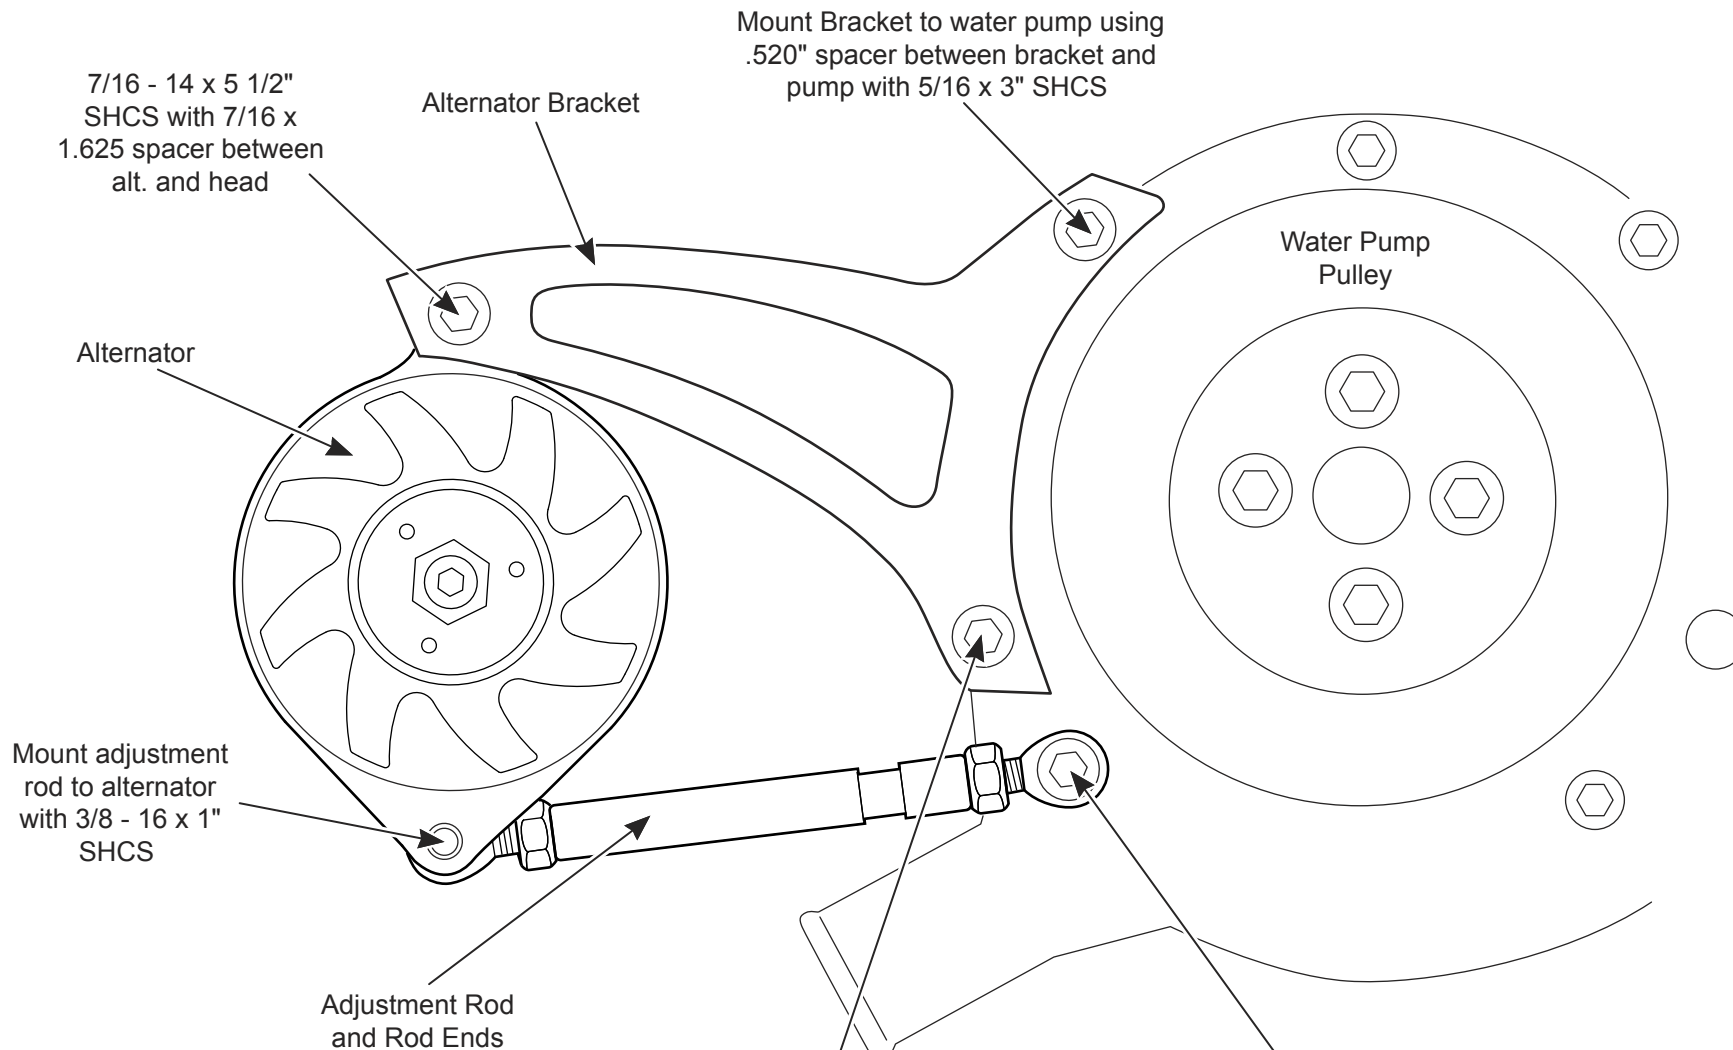

Ford 289-302-351W Alternator Bracket Kit

Part# 30160, 30170, 30360, 30370, 30351, 30391,

Belt Sizes for Serpentine Kits:

289-302 Kits #30160 and #30170 use Dayco #5060380

351W Kits #30360 and #30370 use Dayco #5060400