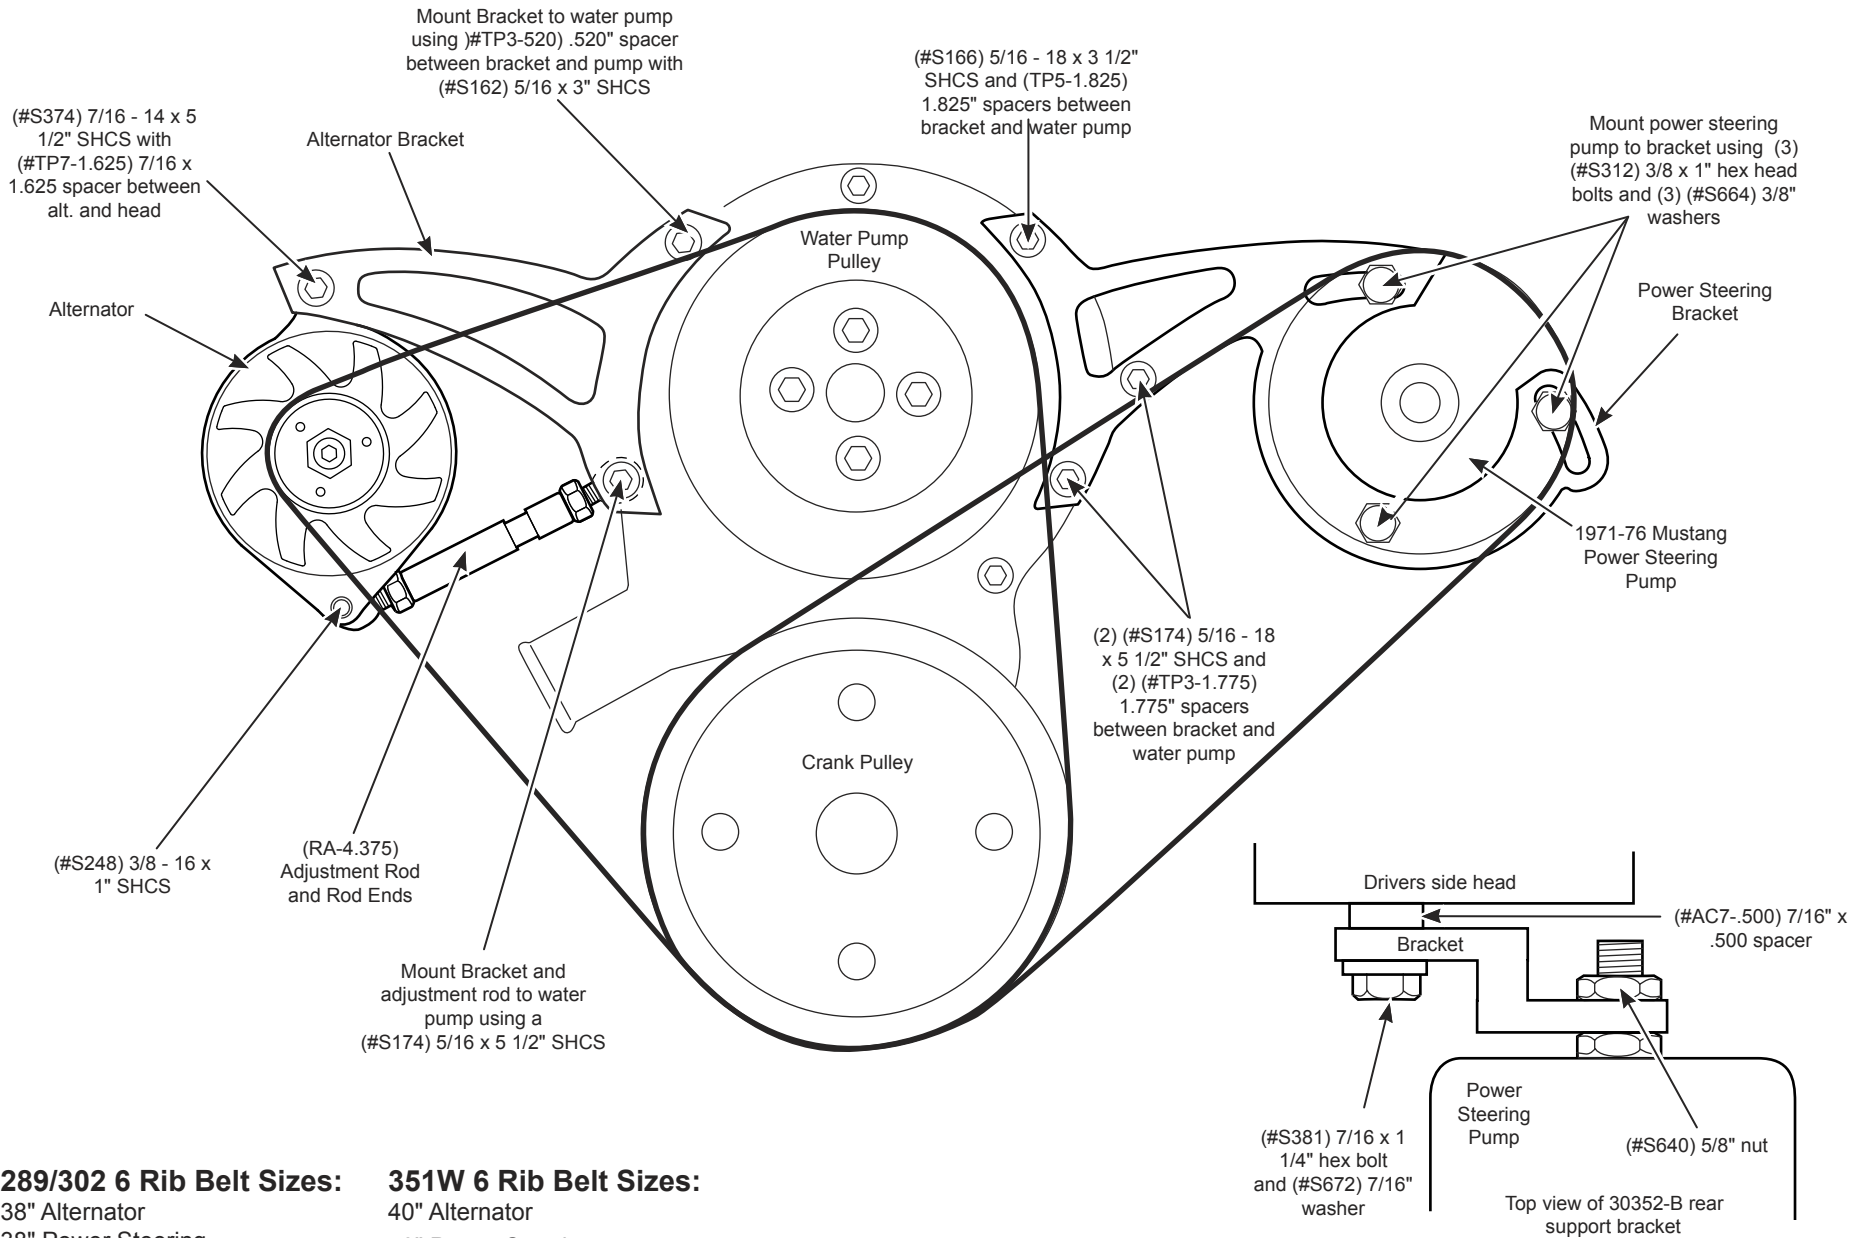

#30165 #30175 #30365 #30375

Revised 3-4-12

Ford 289, 302 351W Alternator & Power Steering Bracket Kit

289/302 6 Rib Belt Sizes:

38" Alternator
38" Power Steering

351W 6 Rib Belt Sizes:

40" Alternator
40" Power Steering